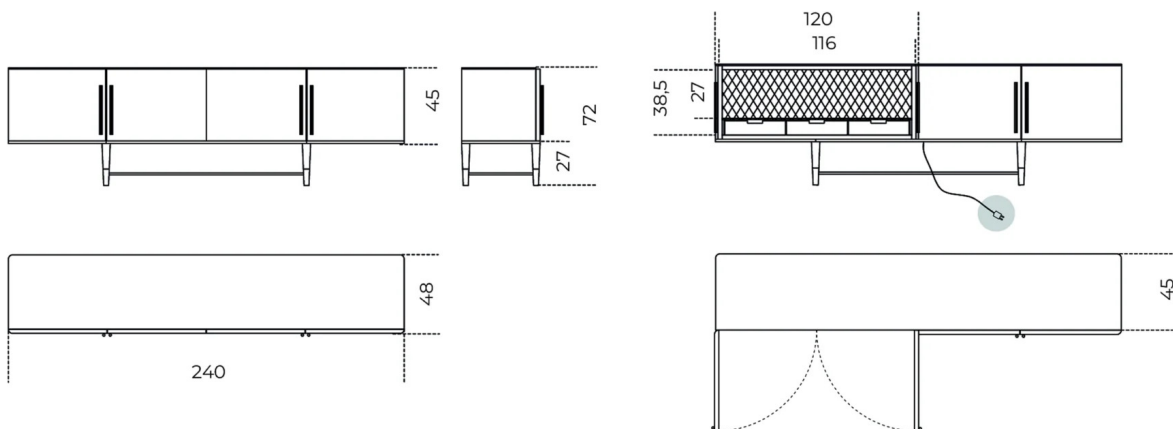


Tama Crédence

Carlo Colombo
2016

Sideboard in black open pore stained ash with satin brass lacquered metal parts. 6mm tempered glass top and 6mm inside back both bright liquorice painted. Rhomboidal engraved pattern on the inside glass back. Supplied with 8mm tempered smoked "grigio Italia" glass shelf and wooden trays. Supplied with inside LED light turned on by sensor as doors are opened.

Cm (L x P x H)
240 x 48 x 72

Inches (L x P x H)
94½ x 19 x 28½

Finishes

Glass

"Grigio Italia"

Bright liquorice

Wood

Black stained open pore
ash